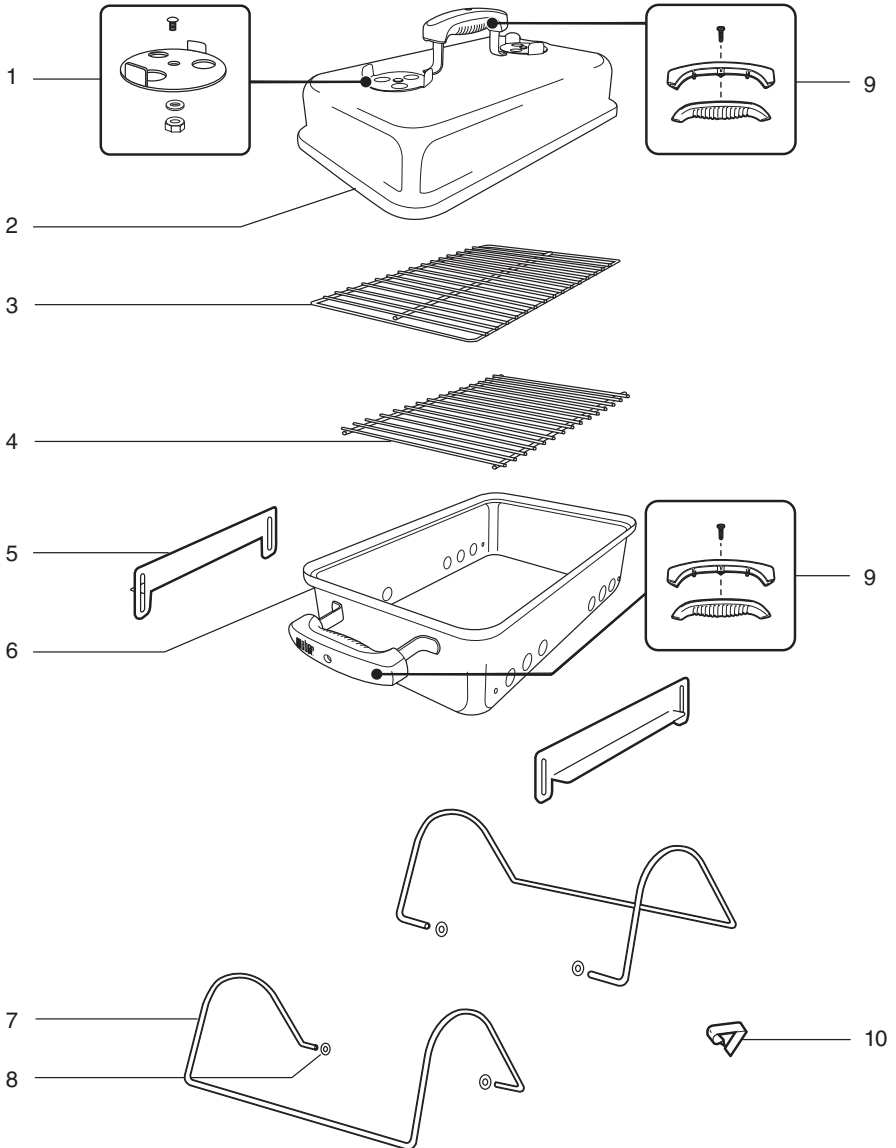

Charcoal Go-Anywhere 06/11